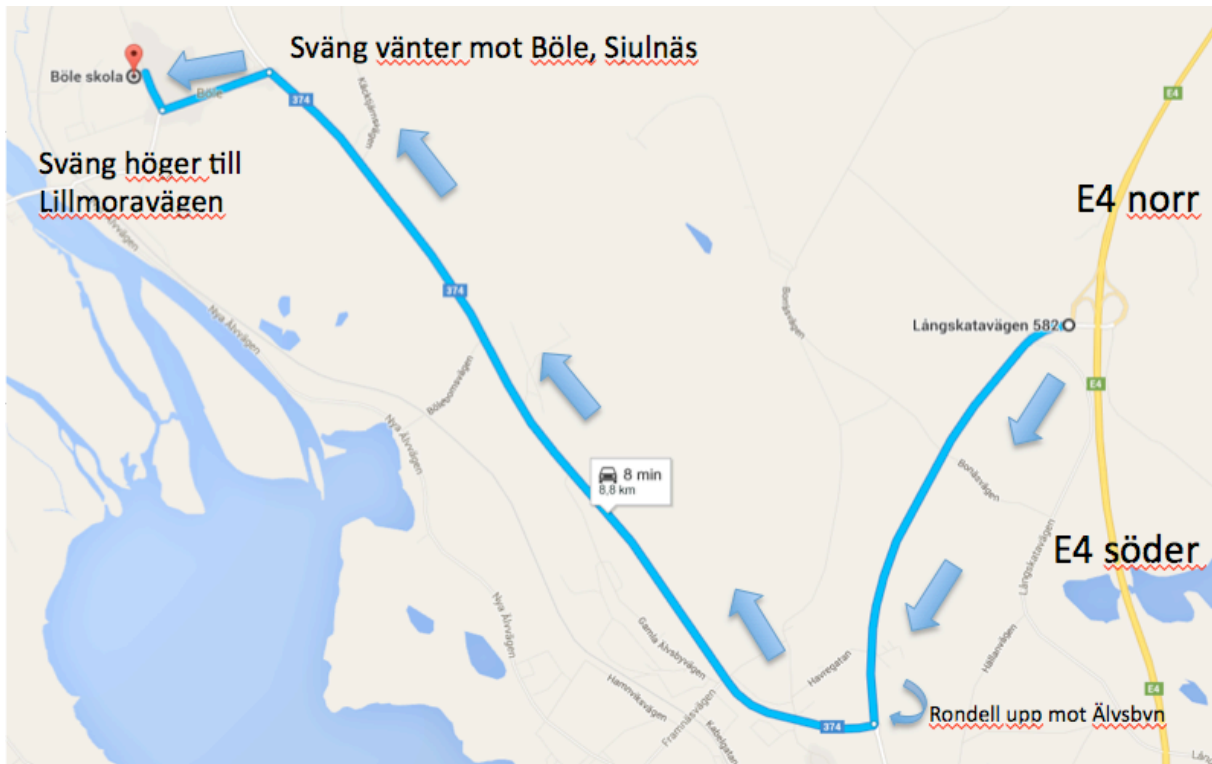

Directions:

From E4 (both south / northbound) turn off at the exit Älvsbyn / Öjebyn N. Drive ca2,7km to the first traffic circle and turn right towards Älvsbyn road 374 drive ca5.3 km turn left into Bölevägen (signs SPHK) turn right on Lillmoravägen.